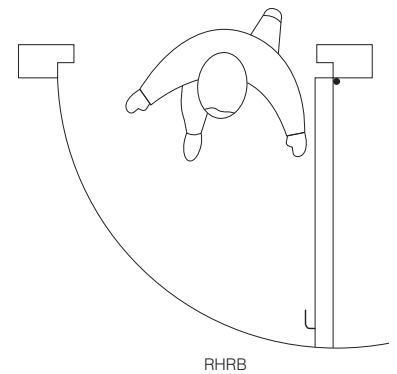

HAND OF DOOR

GUARANTEE

AXIM HANDLES ARE GUARANTEED FOR 12 MONTHS AGAINST DEFECT IN MATERIAL AND WORKMANSHIP. THIS GUARANTEE IS VOID IF THE PRODUCT HAS BEEN INCORRECTLY INSTALLED OR DAMAGED IN USE. CLAIMS FOR DAMAGE INCURRED OR WORK DONE THEREON WILL NOT BE ACCEPTED.

AXIM RESERVE THE RIGHT TO UPDATE ITS PRODUCT SPECIFICATIONS WITHOUT PRIOR NOTICE.

The Parkside Group Ltd

The Willow Centre
17 Willow Lane, Mitcham, Surrey, CR4 4NX
Tel: 020-8685 9685 Fax: 020-8646 5096
Email: axim@parksidegroup.co.uk
Web Site: www.axim.co.uk

SCALE	NTS @A4
DATE	JULY 2017
For scaled technical or CAD drawings, please contact AXIM.