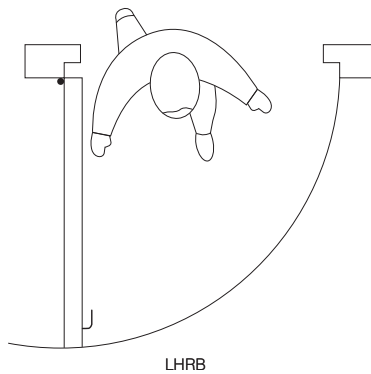

HAND OF DOOR

GUARANTEE

AXIM HANDLES ARE GUARANTEED FOR 12 MONTHS AGAINST DEFECT IN MATERIAL AND WORKMANSHIP. THIS GUARANTEE IS VOID IF THE PRODUCT HAS BEEN INCORRECTLY INSTALLED OR DAMAGED IN USE. CLAIMS FOR DAMAGE INCURRED OR WORK DONE THEREON WILL NOT BE ACCEPTED.

AXIM RESERVE THE RIGHT TO UPDATE ITS PRODUCT SPECIFICATIONS WITHOUT PRIOR NOTICE.

The Parkside Group Ltd

The Willow Centre
17 Willow Lane, Mitcham, Surrey, CR4 4NX
Tel: 020-8685 9685 Fax: 020-8646 5096
Email: axim@parksidegroup.co.uk
Web Site: www.axim.co.uk

SCALE	NTS @A4
DATE	JULY 2017
For scaled technical or CAD drawings, please contact AXIM.