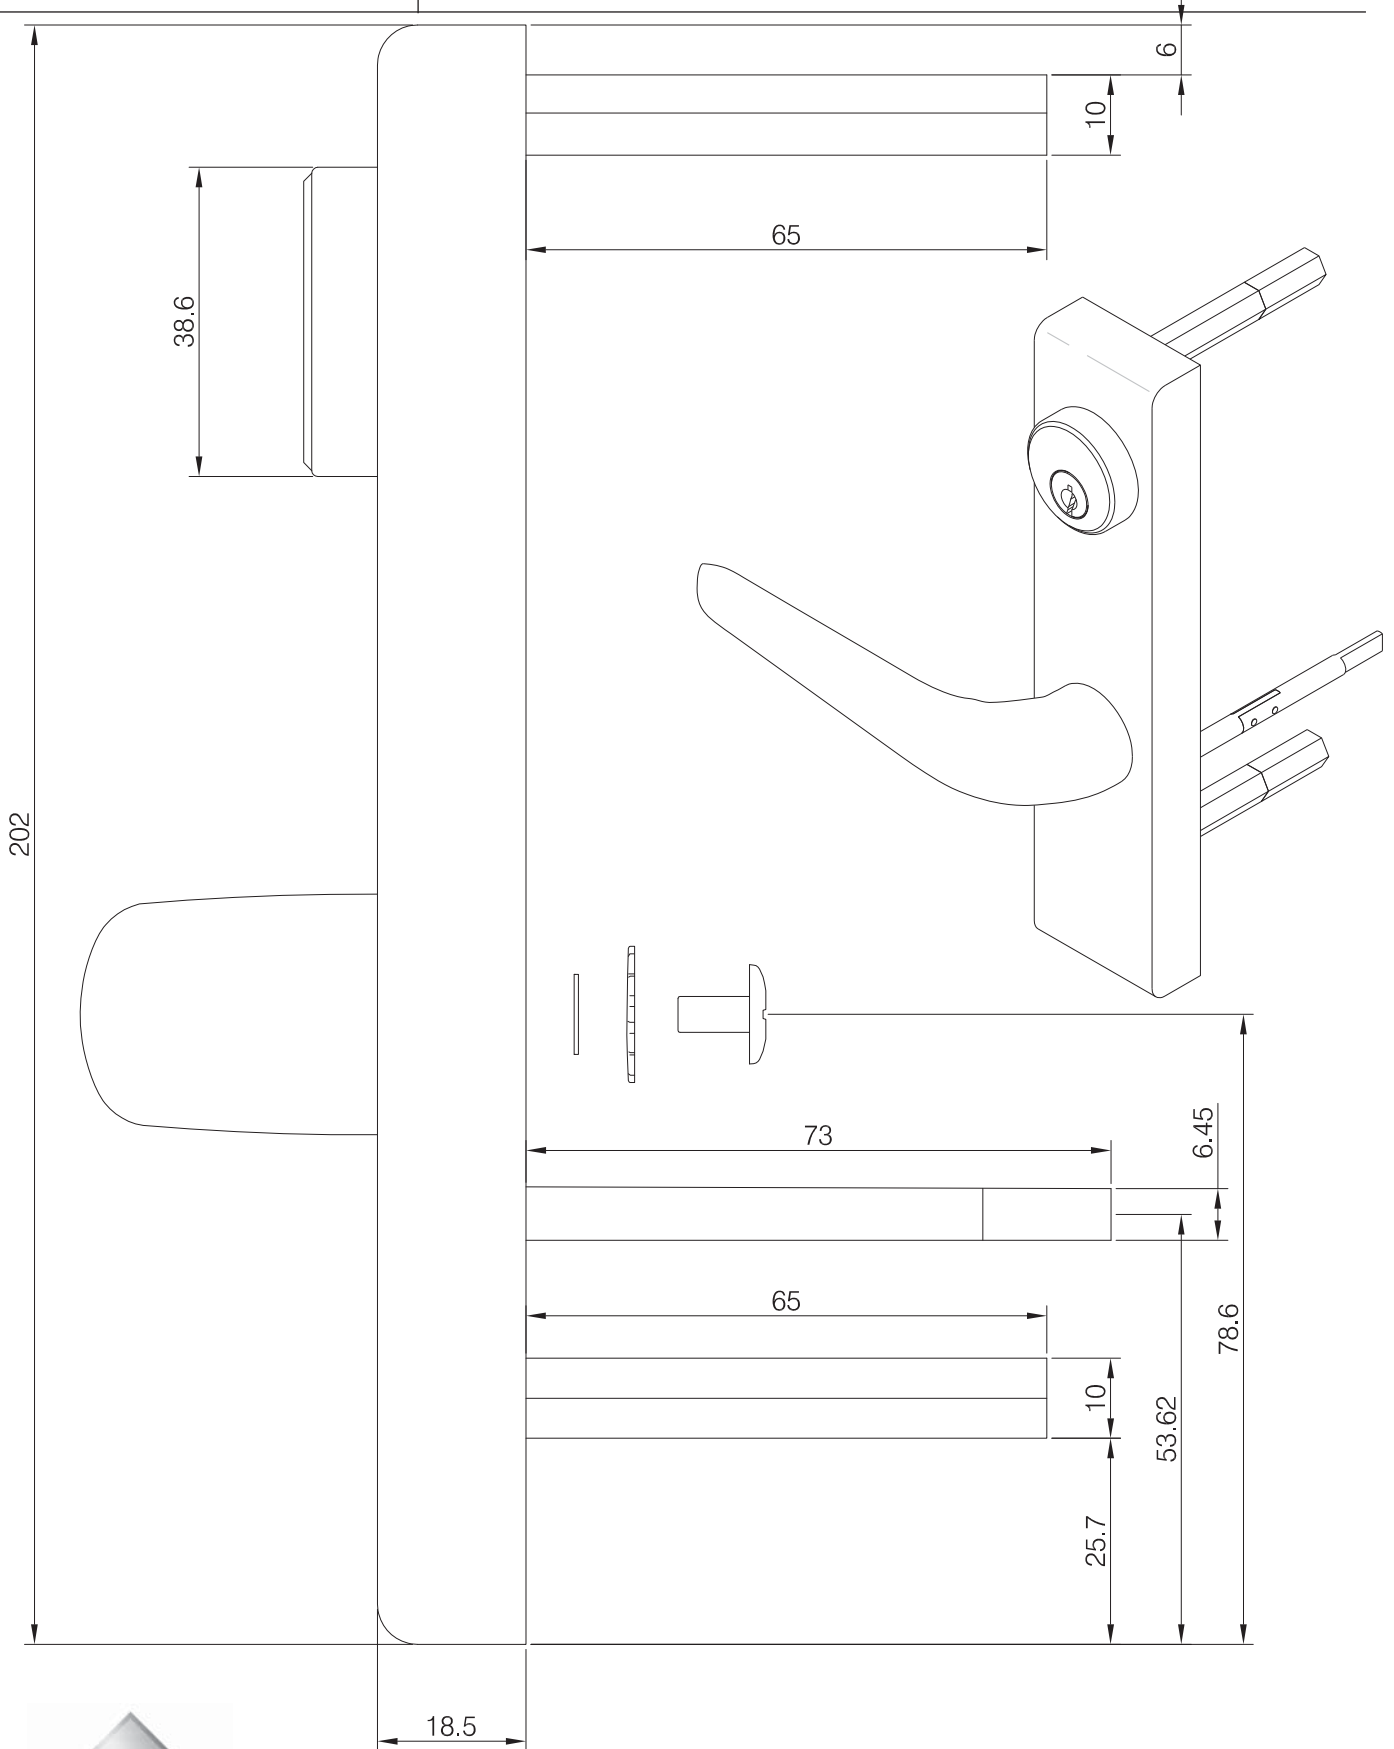

The Parkside Group Ltd

The Willow Centre
17 Willow Lane, Mitcham, Surrey, CR4 4NX
Tel: 020-8685 9685 Fax: 020-8646 5096
Email: axim@parksidegroup.co.uk
Web Site: www.axim.co.uk

SCALE NTS @A4

DATE JULY 2017

For scaled technical or CAD drawings,
please contact AXIM.