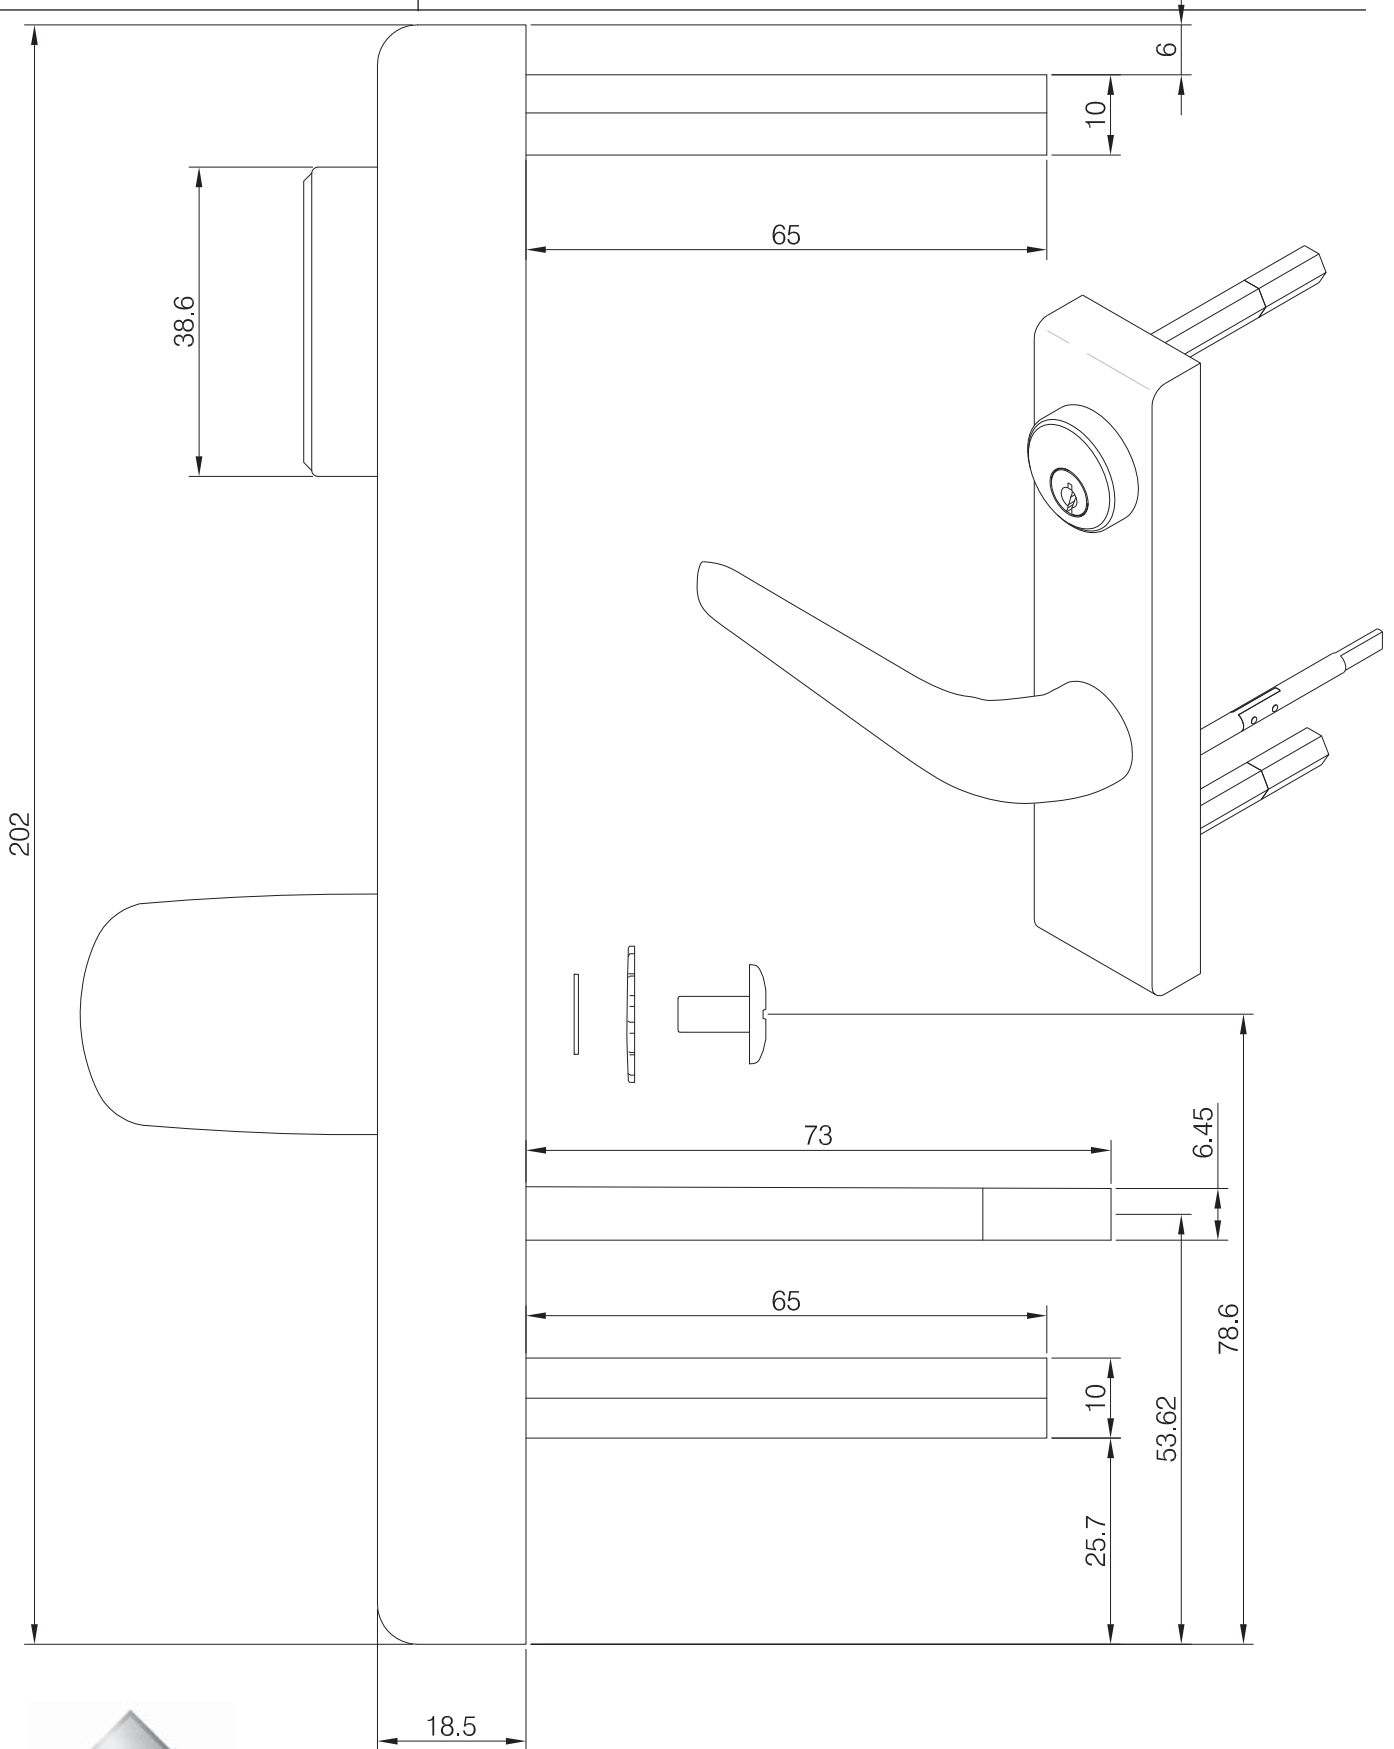

The Parkside Group Ltd

The Willow Centre
17 Willow Lane, Mitcham, Surrey, CR4 4NX
Tel: 020-8685 9685 Fax: 020-8646 5096
Email: axim@parksidegroup.co.uk
Web Site: www.axim.co.uk

SCALE	NTS @A4
DATE	JULY 2017

For scaled technical or CAD drawings,
please contact AXIM.