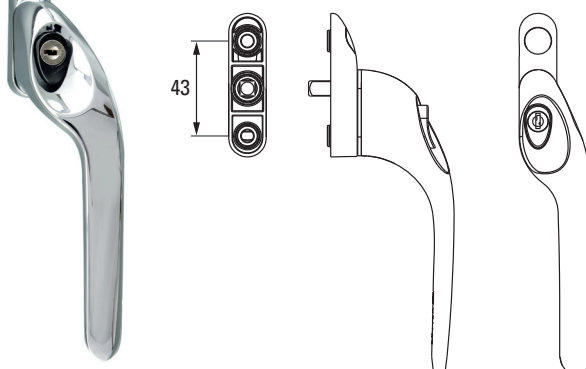

Anthracite

Polished Chrome

Matching fixing covers and keys supplied with each window handle.
 Certified to Grade 4 BSEN1670 – Durability

Cockspur Handle

Cockspur handles for open out casement windows.

- Push button, key locking.
- Either R/Hand or L/Hand
- 9mm Spur height
- 38mm x 58mm fixing centres.
- Concealed fixing with colour matched cap

Espagnolette Handles

Espagnolette handles for open out casement windows.

- Push button, key locking.
- Offset cranked handle either R/Hand or L/Hand
- Matching handle option, straight inline non-handed
- Concealed fixing with colour matched cap
- Spindle lengths 10mm, 20mm and 30mm

Spindles

30mm

20mm

10mm

Inline Espag Handle

Offset Espag Handle

Tilt Turn Handle

Turn lock handles for tilt/turn, open in windows.

- Key locking, with 3 functions, fully locked, restricted tilt only mode or side hung open in
- Non handed
- Small rose with concealed fixing and colour matched cap

Lever Door Handle

- Euro cylinder machined
- Non-handed
- 240mm long backplate with 216mm fixing centres
- Handle to lock centre 92mm
- Sprung handles to eliminate lever drop
- 2 sets of Fixings supplied 92mm and 85mm long
- 1 x 8mm x 130mm spindle