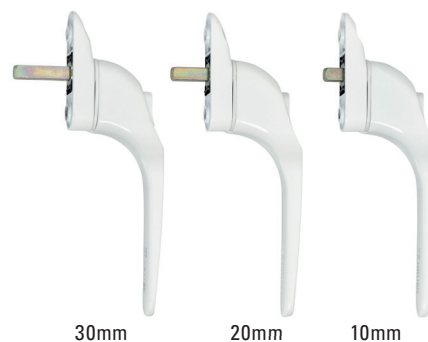

Anthracite

Polished Chrome

Matching fixing covers and keys supplied with each window handle.
 Certified to Grade 4 BSEN1670 – Durability

Cockspur Handle

Cockspur handles for open out casement windows.

- Push button, key locking.
- Either R/Hand or L/Hand
- 9mm Spur height
- 38mm x 58mm fixing centres.
- Concealed fixing with colour matched cap

Espagnolette Handles

Espagnolette handles for open out casement windows.

- Push button, key locking.
- Offset cranked handle either R/Hand or L/Hand
- Matching handle option, straight inline non-handed
- Concealed fixing with colour matched cap
- Spindle lengths 10mm, 20mm and 30mm

Spindles

30mm

20mm

10mm

Inline Espag Handle

Offset Espag Handle

Tilt Turn Handle

Turn lock handles for tilt/turn, open in windows.

- Key locking, with 3 functions, fully locked, restricted tilt only mode or side hung open in
- Non handed
- Small rose with concealed fixing and colour matched cap

Lever Door Handle

- Euro cylinder machined
- Non-handed
- 240mm long backplate with 216mm fixing centres
- Handle to lock centre 92mm
- Sprung handles to eliminate lever drop
- 2 sets of Fixings supplied 92mm and 85mm long
- 1 x 8mm x 130mm spindle