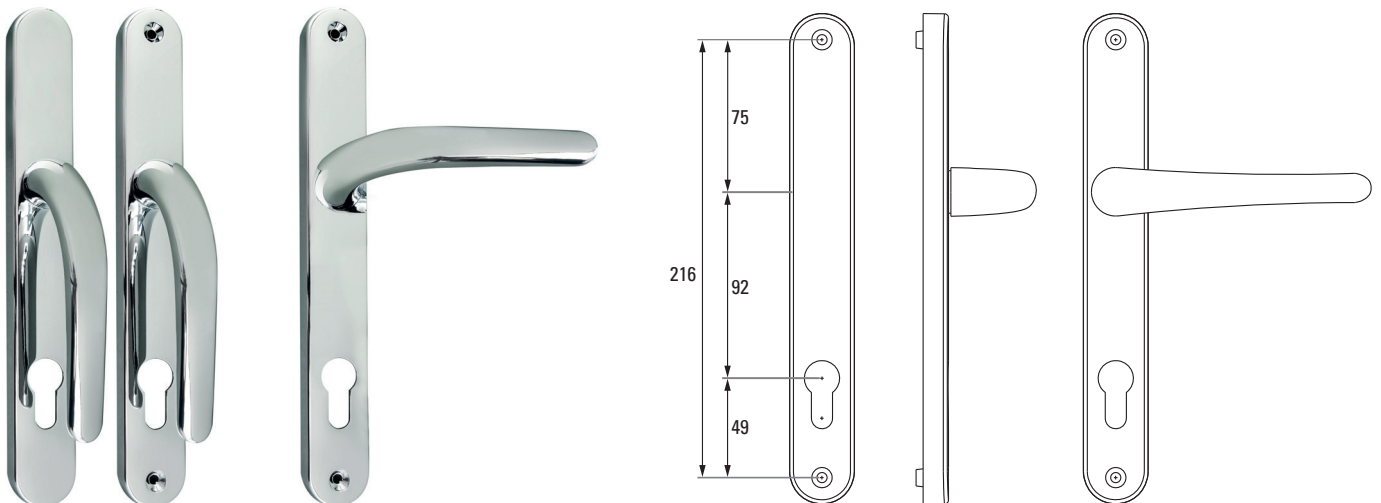

Anthracite

Polished Chrome

Matching fixing covers and keys supplied with each window handle.
 Certified to Grade 4 BSEN1670 – Durability

Cockspur Handle

Cockspur handles for open out casement windows.

- Push button, key locking.
- Either R/Hand or L/Hand
- 9mm Spur height
- 38mm x 58mm fixing centres.
- Concealed fixing with colour matched cap

Espagnolette Handles

Espagnolette handles for open out casement windows.

- Push button, key locking.
- Offset cranked handle either R/Hand or L/Hand
- Matching handle option, straight inline non-handed
- Concealed fixing with colour matched cap
- Spindle lengths 10mm, 20mm and 30mm

Spindles

30mm

20mm

10mm

Inline Espag Handle

Offset Espag Handle

Tilt Turn Handle

Turn lock handles for tilt/turn, open in windows.

- Key locking, with 3 functions, fully locked, restricted tilt only mode or side hung open in
- Non handed
- Small rose with concealed fixing and colour matched cap

Lever Door Handle

- Euro cylinder machined
- Non-handed
- 240mm long backplate with 216mm fixing centres
- Handle to lock centre 92mm
- Sprung handles to eliminate lever drop
- 2 sets of Fixings supplied 92mm and 85mm long
- 1 x 8mm x 130mm spindle