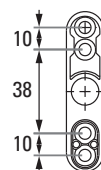

Anthracite

Polished Chrome

Matching fixing covers and keys supplied with each window handle.
 Certified to Grade 4 BSEN1670 – Durability

Cockspur Handle

Cockspur handles for open out casement windows.

- Push button, key locking.
- Either R/Hand or L/Hand
- 9mm Spur height
- 38mm x 58mm fixing centres.
- Concealed fixing with colour matched cap

Espagnolette Handles

Espagnolette handles for open out casement windows.

- Push button, key locking.
- Offset cranked handle either R/Hand or L/Hand
- Matching handle option, straight inline non-handed
- Concealed fixing with colour matched cap
- Spindle lengths 10mm, 20mm and 30mm

Spindles

30mm

20mm

10mm

Inline Espag Handle

Offset Espag Handle

Tilt Turn Handle

Turn lock handles for tilt/turn, open in windows.

- Key locking, with 3 functions, fully locked, restricted tilt only mode or side hung open in
- Non handed
- Small rose with concealed fixing and colour matched cap

Lever Door Handle

- Euro cylinder machined
- Non-handed
- 240mm long backplate with 216mm fixing centres
- Handle to lock centre 92mm
- Sprung handles to eliminate lever drop
- 2 sets of Fixings supplied 92mm and 85mm long
- 1 x 8mm x 130mm spindle