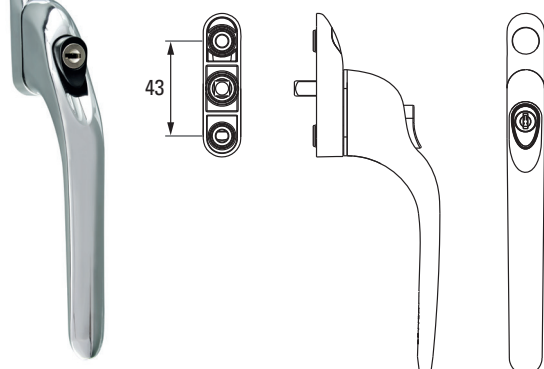

Anthracite

Polished Chrome

Matching fixing covers and keys supplied with each window handle.
 Certified to Grade 4 BSEN1670 – Durability

Cockspur Handle

Cockspur handles for open out casement windows.

- Push button, key locking.
- Either R/Hand or L/Hand
- 9mm Spur height
- 38mm x 58mm fixing centres.
- Concealed fixing with colour matched cap

Espagnolette Handles

Espagnolette handles for open out casement windows.

- Push button, key locking.
- Offset cranked handle either R/Hand or L/Hand
- Matching handle option, straight inline non-handed
- Concealed fixing with colour matched cap
- Spindle lengths 10mm, 20mm and 30mm

Spindles

30mm

20mm

10mm

Inline Espag Handle

Offset Espag Handle

Tilt Turn Handle

Turn lock handles for tilt/turn, open in windows.

- Key locking, with 3 functions, fully locked, restricted tilt only mode or side hung open in
- Non handed
- Small rose with concealed fixing and colour matched cap

Lever Door Handle

- Euro cylinder machined
- Non-handed
- 240mm long backplate with 216mm fixing centres
- Handle to lock centre 92mm
- Sprung handles to eliminate lever drop
- 2 sets of Fixings supplied 92mm and 85mm long
- 1 x 8mm x 130mm spindle