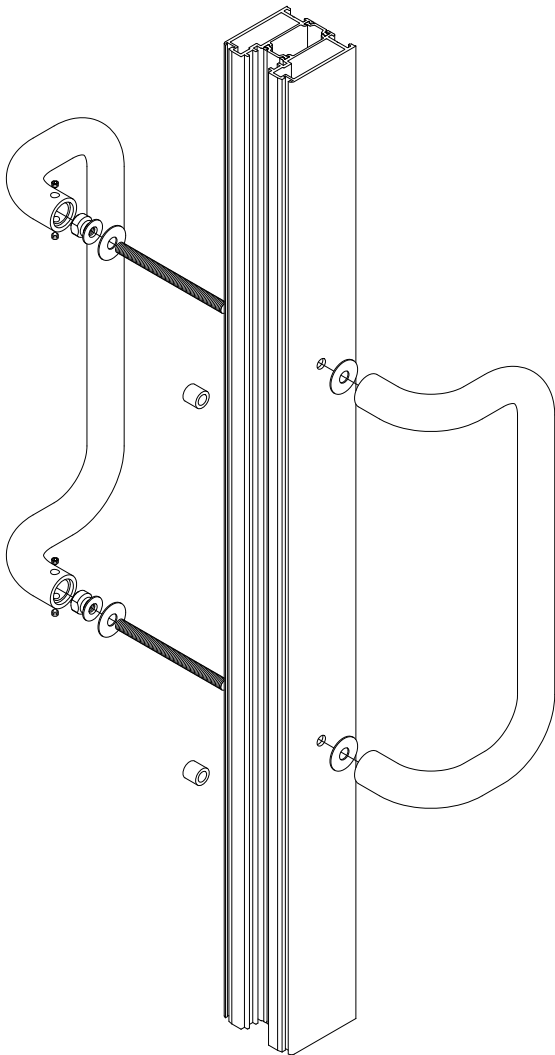

HD91 Series
Stainless Steel Pull Handles

maximise without compromise

HD91 Series Stainless Steel Pull Handles

The Axim HD-91 series of stainless steel entrance door handles are comprised of three different set styles and come complete with fixings. Handles available are:

- Cranked – available in 4 different sizes
- 25mm dia x 300mm, 32mm dia x 300mm, 425mm, 600mm.
- Semi circular – available in 1 size 32mm dia x 300mm
- T bar - available in sizes 32mm dia x 600mm & 900mm
- Finish available: stainless steel