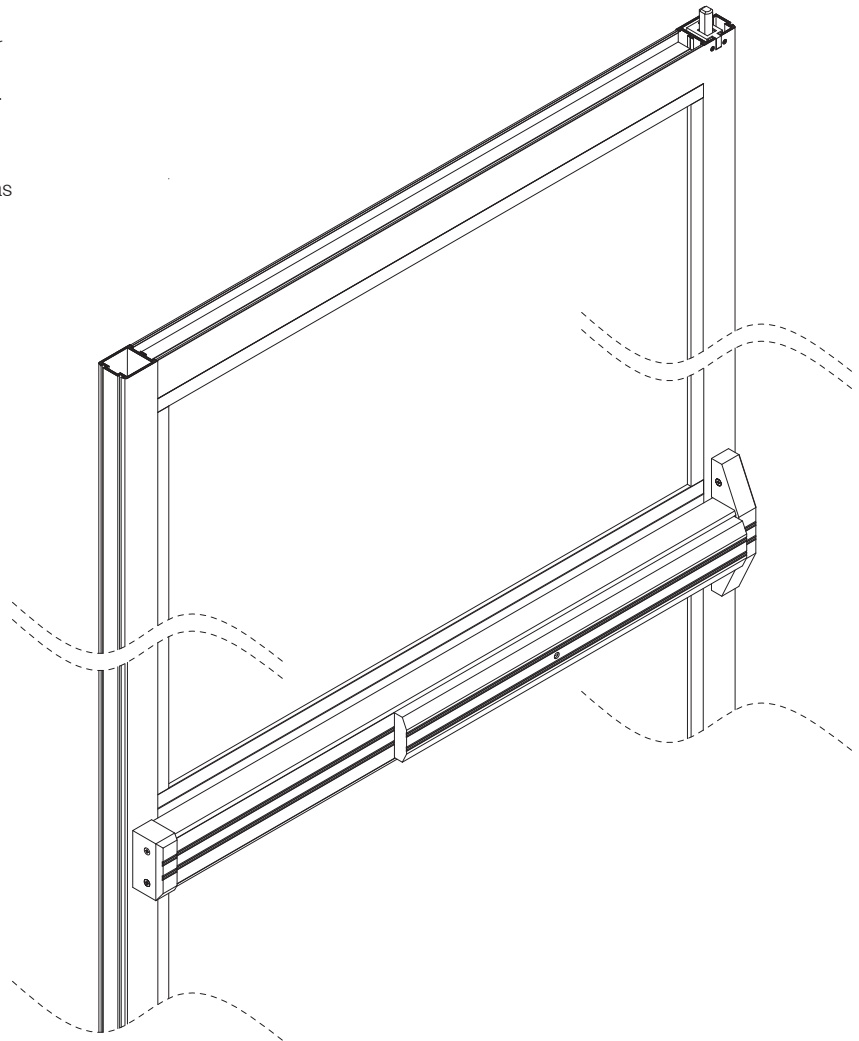

All Axim panic exit hardware is supplied with comprehensive instructions and full size templates for ease of installation.

MODEL SELECTION

Determine the hand of the door using the diagram above and enter the correct designation after the series number.

Example:

PR-7100-AL-LHRB

NOTE: Units are stocked in both right and left hand but are easily field reversible.

ACCESSORIES

Extension rod with coupling for doors over 2135mm high (plated steel)

REF: RE-712 - 300mm Extension rod

RE-714 - 600mm Extension rod

Dogging pin

DP-713 - Silver

Locking handles

LH-725-AL - 46mm DOOR STILE - Silver

LH725-BK - 46mm DOOR STILE - Black

LH-730-AL - 49mm DOOR STILE - Silver

LH-740-AL - 54mm DOOR STILE - Silver

LH-745-AL - 67mm DOOR STILE - Silver

Rim cylinder for access from outside

Product codes;

RC-785-AL - 46mm DOOR STILE - Silver

RC-785-DU - 46mm DOOR STILE - Bronze

RC-785-BK - 46mm DOOR STILE - Black

RC-785-AL-S - 46mm DOOR STILE - Silver

RC-787-AL - 49mm DOOR STILE - Silver

RC-789-AL - 54mm DOOR STILE - Silver

RC-789-AL-S - 54mm DOOR STILE - Silver

RC-791-AL - 67mm DOOR STILE - Silver

RC-791-AL-S - 67mm DOOR STILE - Silver

Cylinder mounting pad for above including fixings

Product codes;

MP-786-AL - 49mm DOOR STILE - Silver

MP-786-DU - 49mm DOOR STILE - Bronze

MP-786-BK - 49mm DOOR STILE - Black

MP-780-AL - 49mm DOOR STILE - Silver

MP-790-AL - 54mm DOOR STILE - Silver

MP-792-AL - 67mm DOOR STILE - Silver