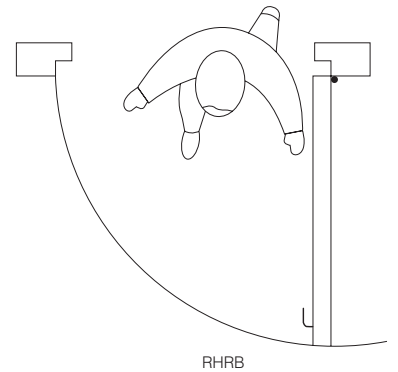

RIM MOUNTED, PANIC EXIT DEVICE

Available with standard mortice rim cylinder allowing external access.

MATERIAL FINISH

Lever Handles are satin chrome finish to complement most door colours and are clearly marked 'PUSH'.

All Axim Panic Exit Hardware is supplied with comprehensive instructions and full size templates for ease of installation.

ACCESSORIES

Extension rod with coupling for doors over 2135mm high (plated steel)

Ref: RE-712

Rim cylinder for access from outside

Product codes:-

RC-795-AL Silver Grey finish.

HAND OF DOOR

GUARANTEE

AXIM HANDLES ARE GUARANTEED FOR 12 MONTHS AGAINST DEFECT IN MATERIAL AND WORKMANSHIP. THIS GUARANTEE IS VOID IF THE PRODUCT HAS BEEN INCORRECTLY INSTALLED OR DAMAGED IN USE. CLAIMS FOR DAMAGE INCURRED OR WORK DONE THEREON WILL NOT BE ACCEPTED.