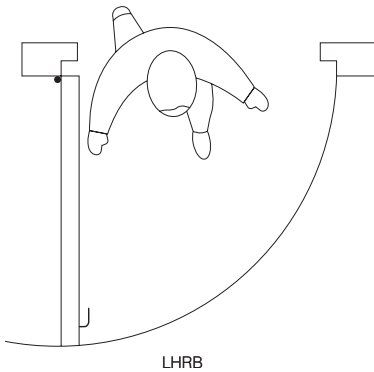

HAND OF DOOR

GUARANTEE

AXIM HANDLES ARE GUARANTEED FOR 12 MONTHS AGAINST DEFECT IN MATERIAL AND WORKMANSHIP. THIS GUARANTEE IS VOID IF THE PRODUCT HAS BEEN INCORRECTLY INSTALLED OR DAMAGED IN USE. CLAIMS FOR DAMAGE INCURRED OR WORK DONE THEREON WILL NOT BE ACCEPTED.

AXIM RESERVE THE RIGHT TO UPDATE ITS PRODUCT SPECIFICATIONS WITHOUT PRIOR NOTICE.

THE PARKSIDE GROUP LTD

THE WILLOW CENTRE
17 WILLOW LANE, MITCHAM, SURREY, CR4 4NX
Tel: 020-8685 9685 Fax: 020-8646 5096
Email: axim@parksidegroup.co.uk
Web Site: <http://www.axim.co.uk>

SCALE	NTS @A4
DATE	MARCH 2014
For scaled technical or CAD drawings, please contact AXIM.