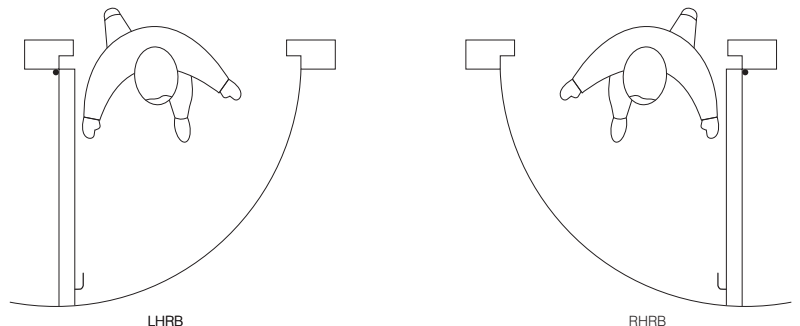

HAND OF DOOR

The Parkside Group Ltd

The Willow Centre
17 Willow Lane, Mitcham, Surrey, CR4 4NX
Tel: 020-8685 9685 Fax: 020-8646 5096
Email: axim@parksidegroup.co.uk
Web Site: www.axim.co.uk

SCALE	NTS @A4
DATE	JULY 2017
For scaled technical or CAD drawings, please contact AXIM.