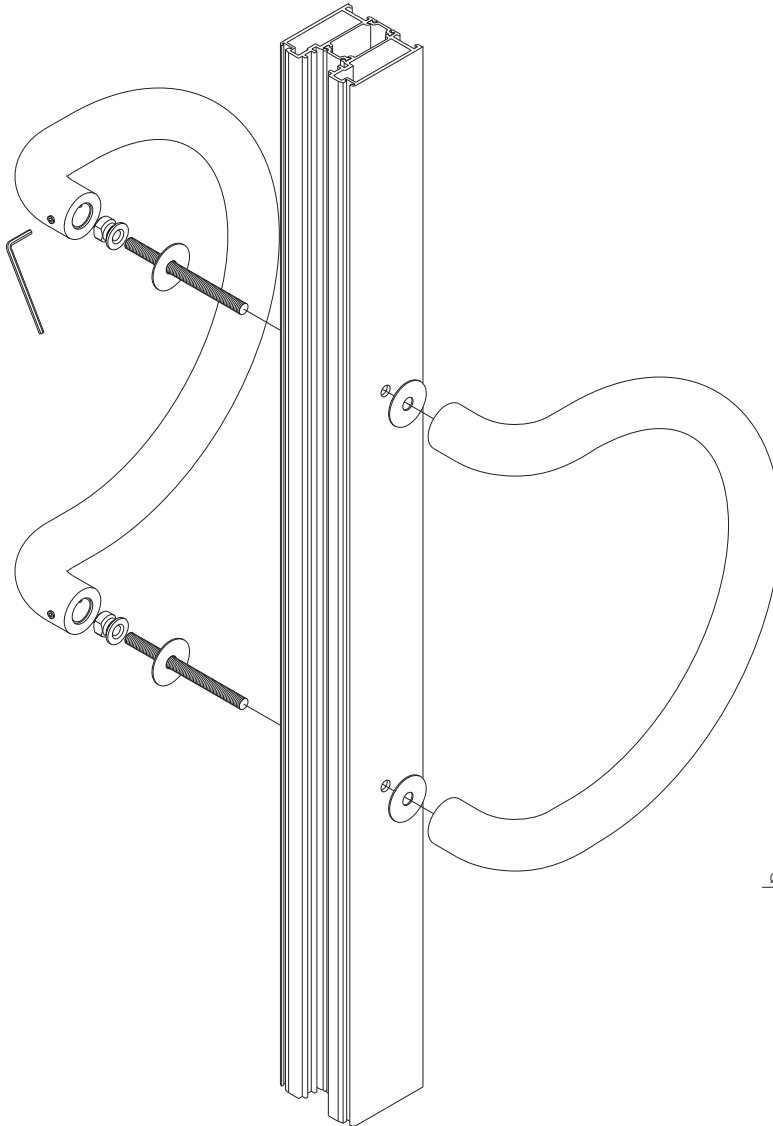

The Parkside Group Ltd

The Willow Centre
17 Willow Lane, Mitcham, Surrey, CR4 4NX
Tel: 020-8685 9685 Fax: 020-8646 5096
Email: axim@parksidegroup.co.uk
Web Site: www.axim.co.uk

SCALE NTS @A4

DATE AUGUST 2016

For scaled technical or CAD drawings,
please contact AXIM.