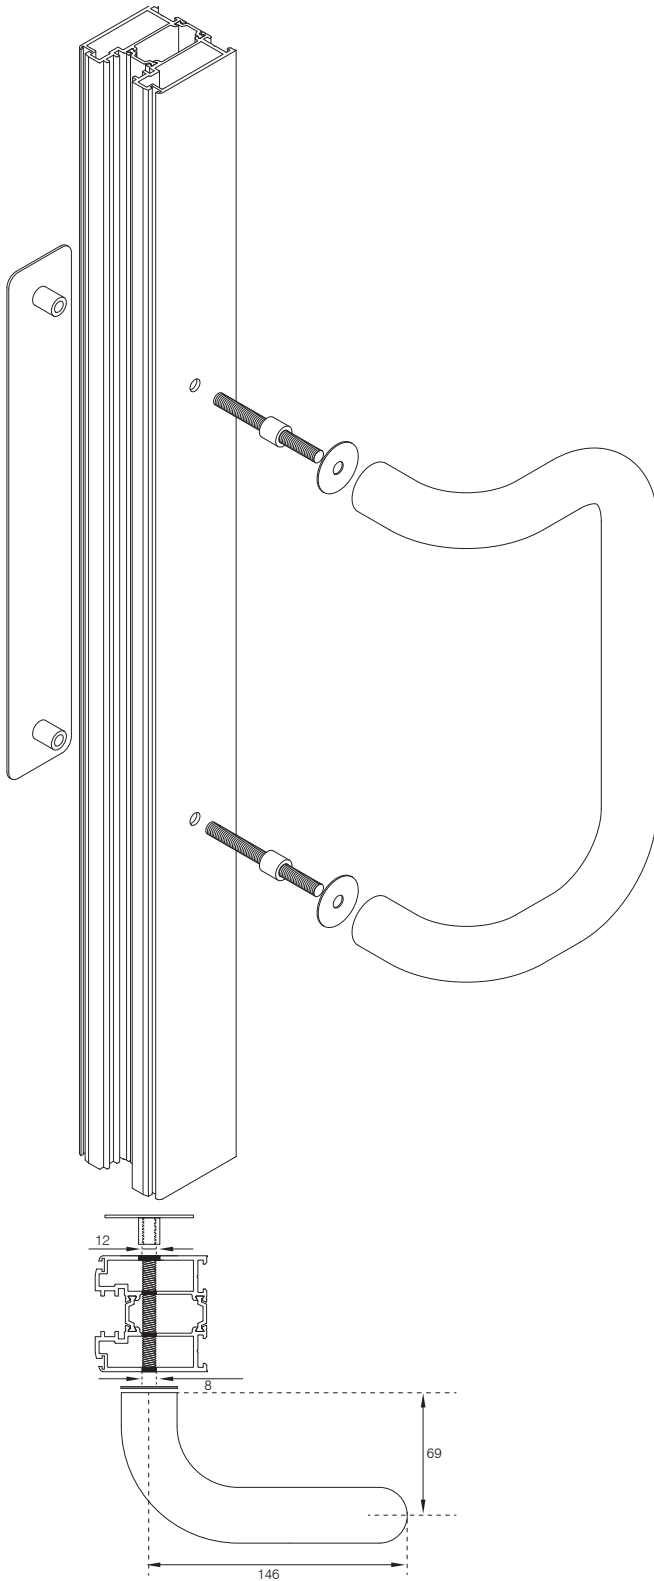

The Parkside Group Ltd

The Willow Centre
17 Willow Lane, Mitcham, Surrey, CR4 4NX
Tel: 020-8685 9685 Fax: 020-8646 5096
Email: axim@parksidegroup.co.uk
Web Site: www.axim.co.uk

SCALE NTS @A4

DATE AUGUST 2016

For scaled technical or CAD drawings,
please contact AXIM.