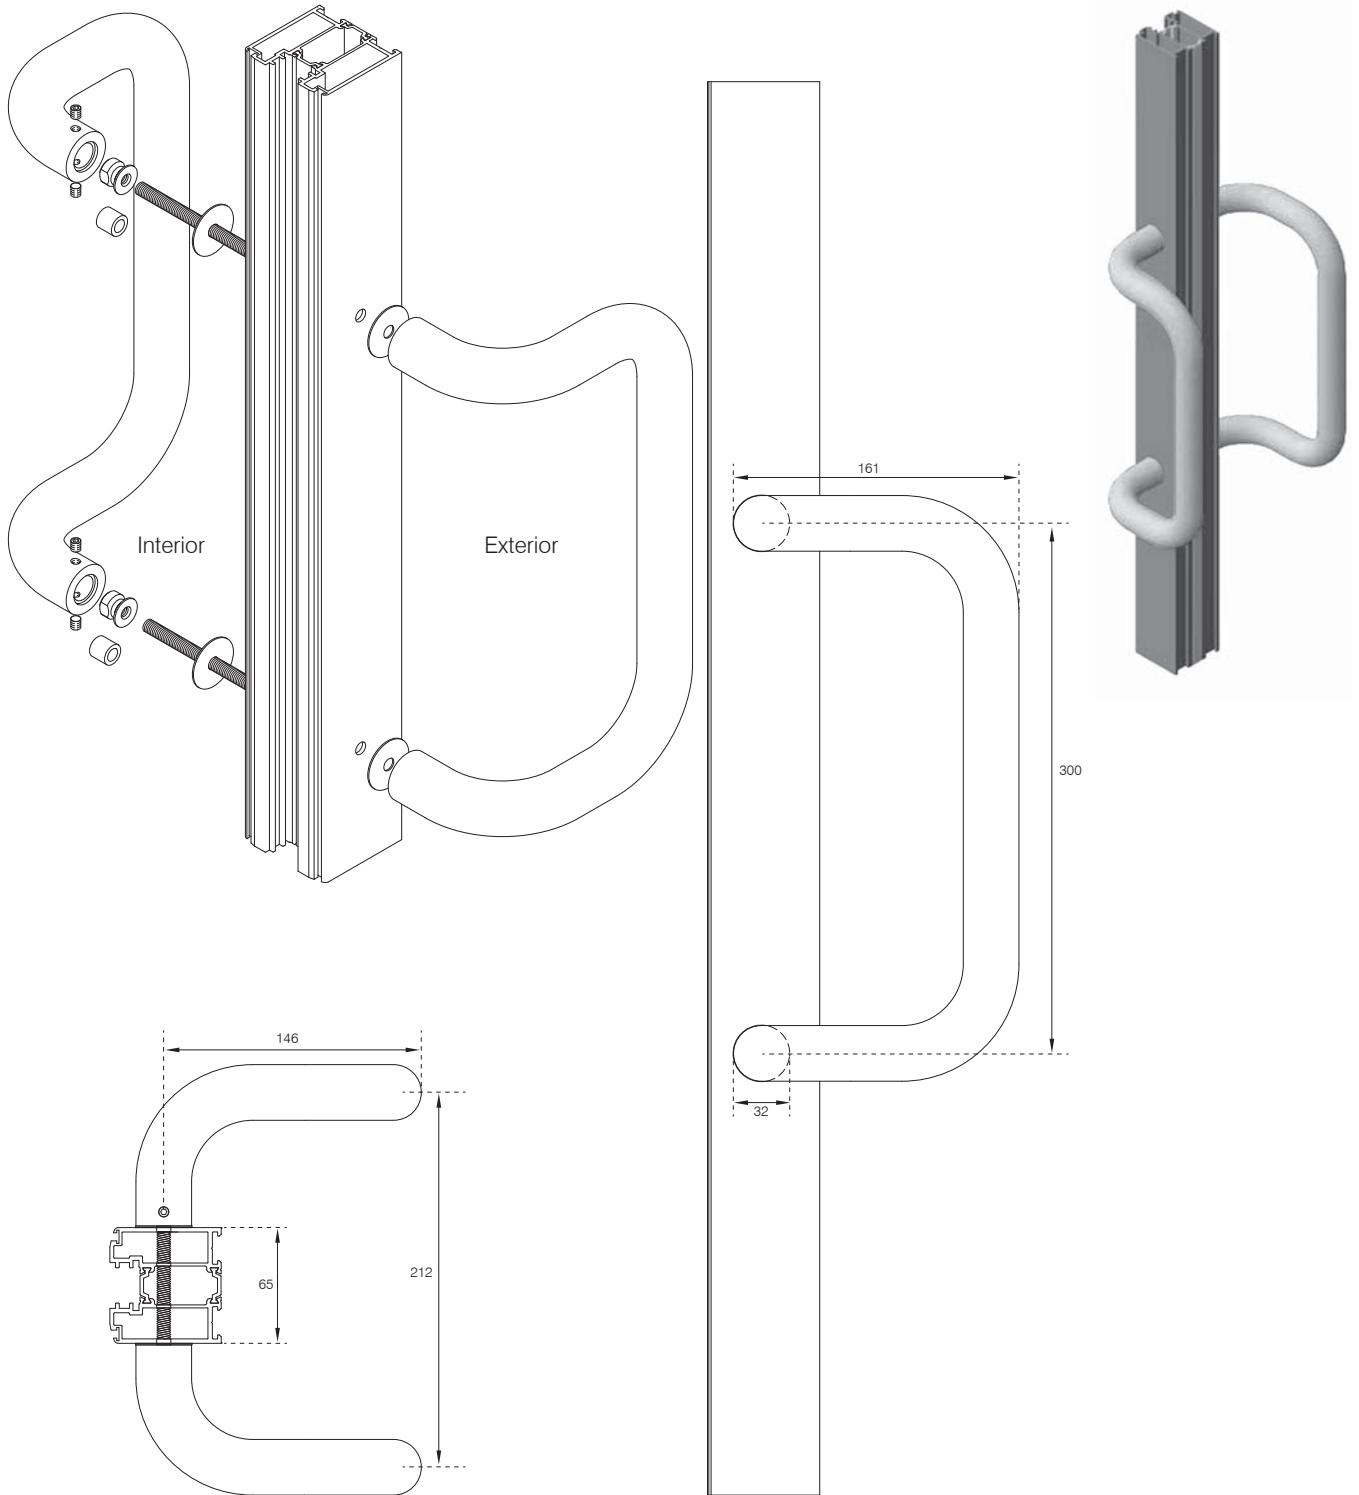

SCALE NTS @A4

DATE AUGUST 2016

For scaled technical or CAD drawings,
please contact AXIM.

The Parkside Group Ltd

The Willow Centre
17 Willow Lane, Mitcham, Surrey, CR4 4NX
Tel: 020-8685 9685 Fax: 020-8646 5096
Email: axim@parksidegroup.co.uk
Web Site: www.axim.co.uk