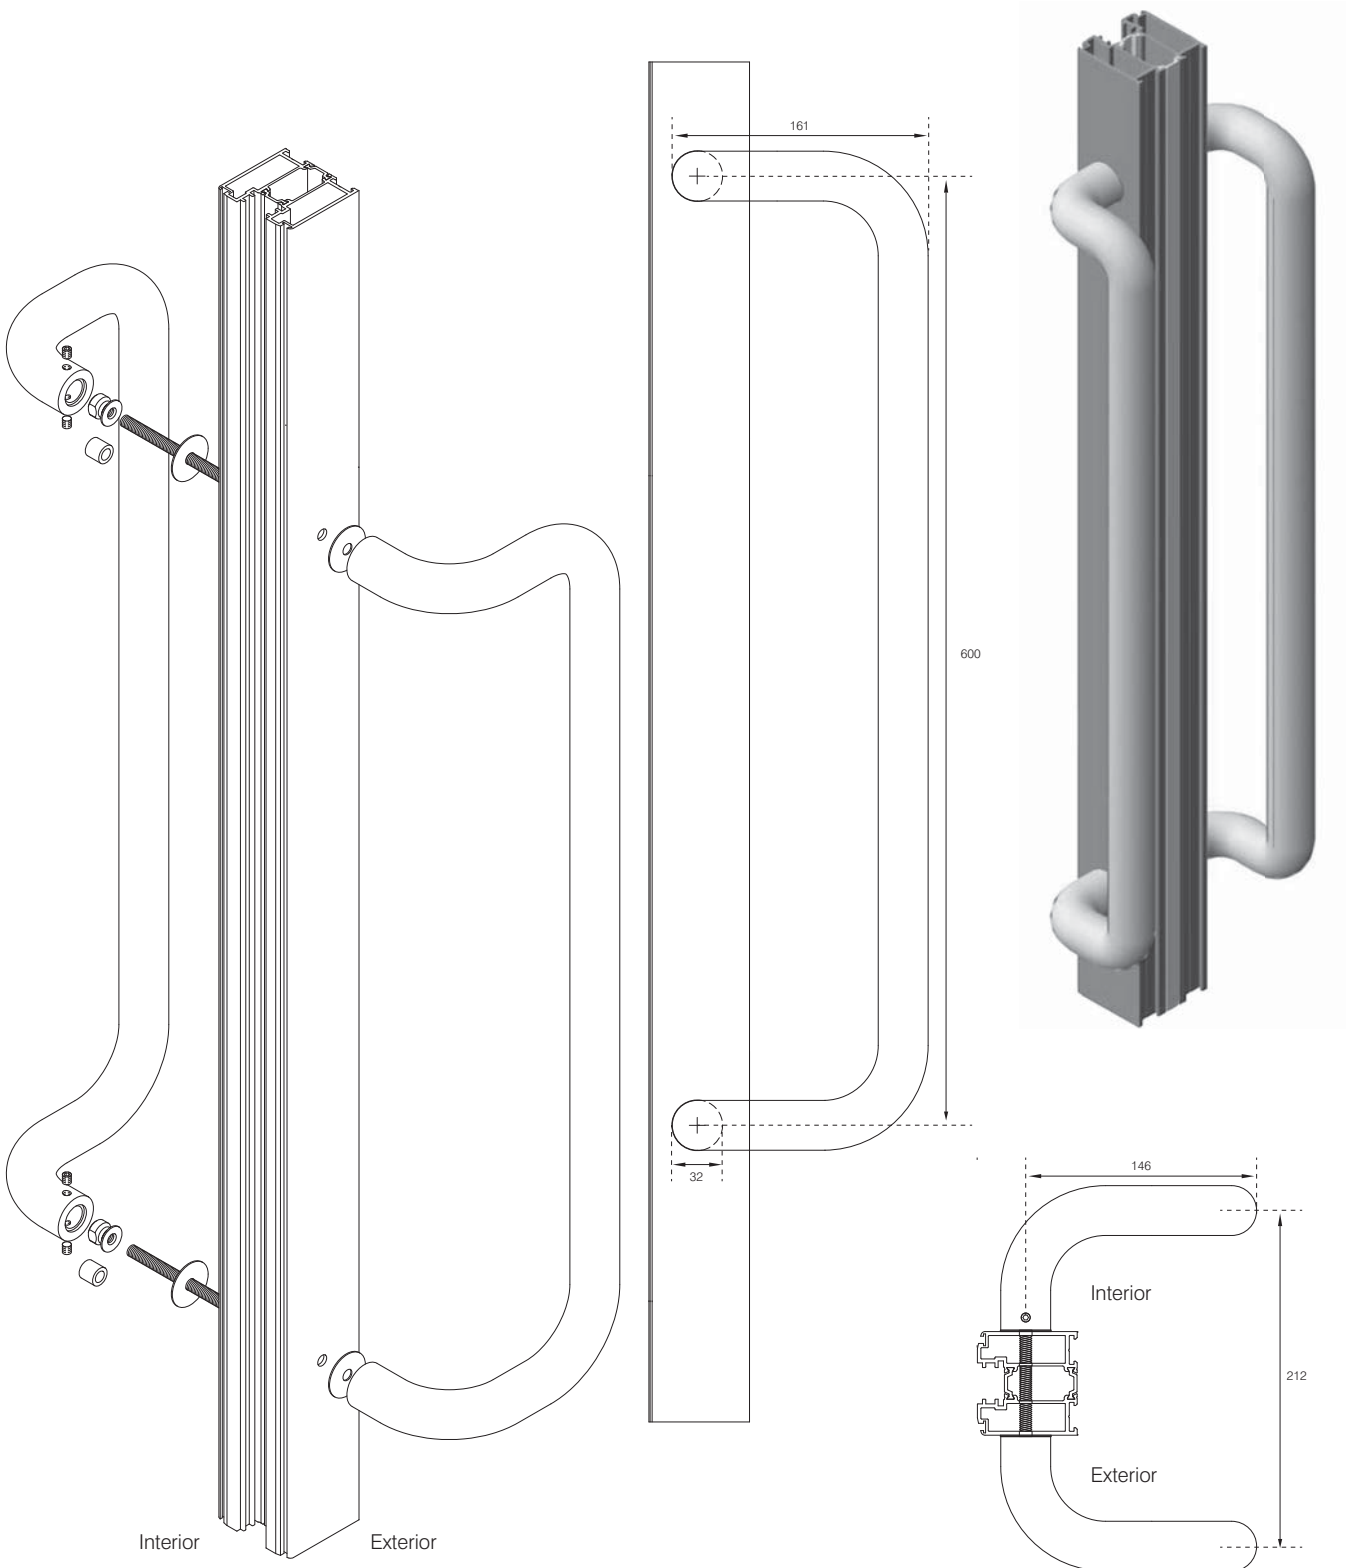

The Parkside Group Ltd

The Willow Centre
17 Willow Lane, Mitcham, Surrey, CR4 4NX
Tel: 020-8685 9685 Fax: 020-8646 5096
Email: axim@parksidegroup.co.uk
Web Site: www.axim.co.uk

SCALE NTS @A4

DATE AUGUST 2016

For scaled technical or CAD drawings,
please contact AXIM.