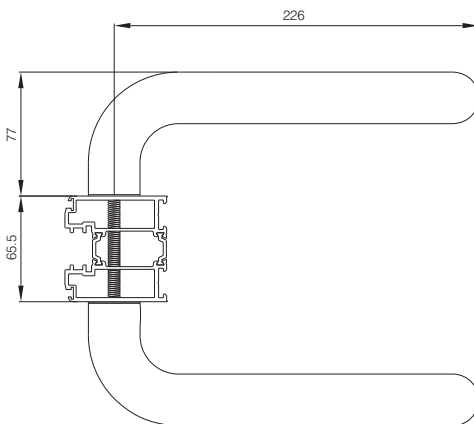

The Parkside Group Ltd

The Willow Centre
17 Willow Lane, Mitcham, Surrey, CR4 4NX
Tel: 020-8685 9685 Fax: 020-8646 5096
Email: axim@parksidegroup.co.uk
Web Site: www.axim.co.uk

SCALE NTS @A4

DATE AUGUST 2016

For scaled technical or CAD drawings,
please contact AXIM.