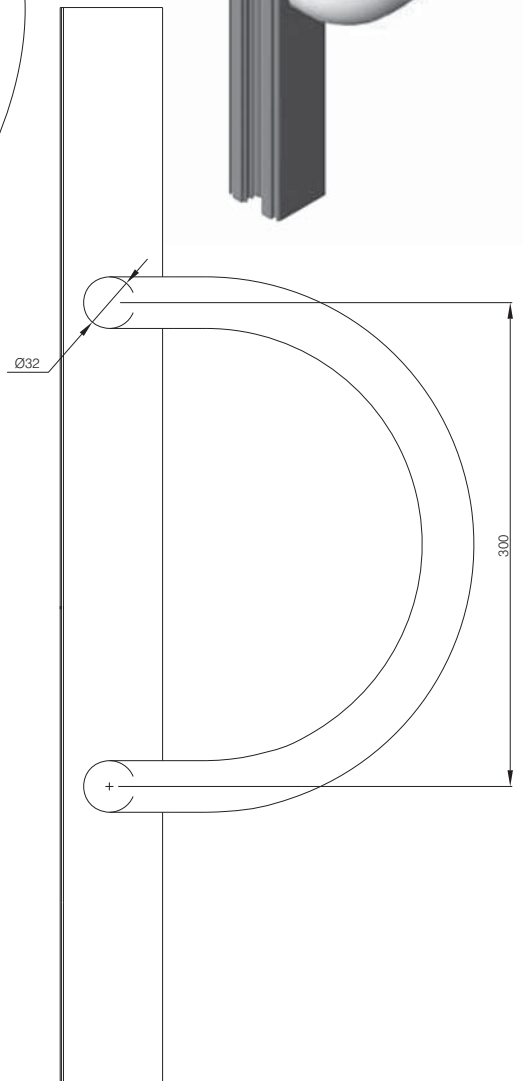

The Parkside Group Ltd

The Willow Centre
17 Willow Lane, Mitcham, Surrey, CR4 4NX
Tel: 020-8685 9685 Fax: 020-8646 5096
Email: axim@parksidegroup.co.uk
Web Site: www.axim.co.uk

SCALE NTS @A4

DATE AUGUST 2016

For scaled technical or CAD drawings,
please contact AXIM.