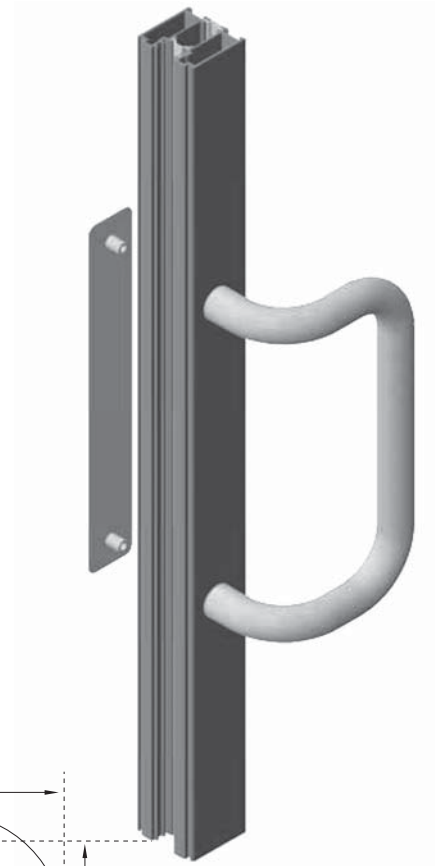

The Parkside Group Ltd

The Willow Centre
17 Willow Lane, Mitcham, Surrey, CR4 4NX
Tel: 020-8685 9685 Fax: 020-8646 5096
Email: axim@parksidegroup.co.uk
Web Site: www.axim.co.uk

SCALE NTS @A4

DATE AUGUST 2016

For scaled technical or CAD drawings,
please contact AXIM.