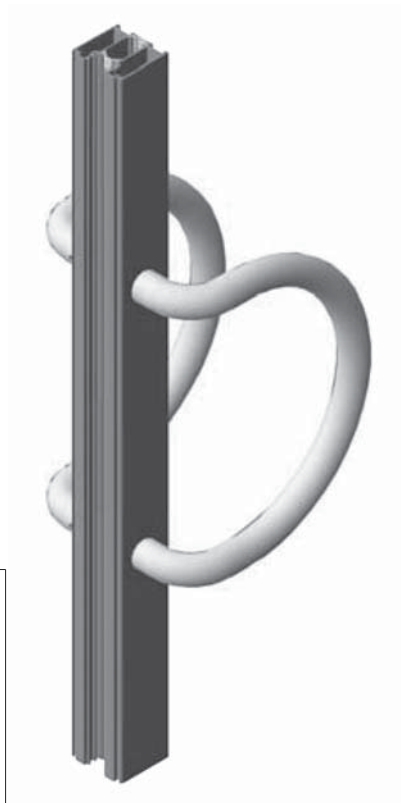

The Parkside Group Ltd

The Willow Centre
17 Willow Lane, Mitcham, Surrey, CR4 4NX
Tel: 020-8685 9685 Fax: 020-8646 5096
Email: axim@parksidegroup.co.uk
Web Site: www.axim.co.uk

SCALE NTS @A4

DATE AUGUST 2016

For scaled technical or CAD drawings,
please contact AXIM.