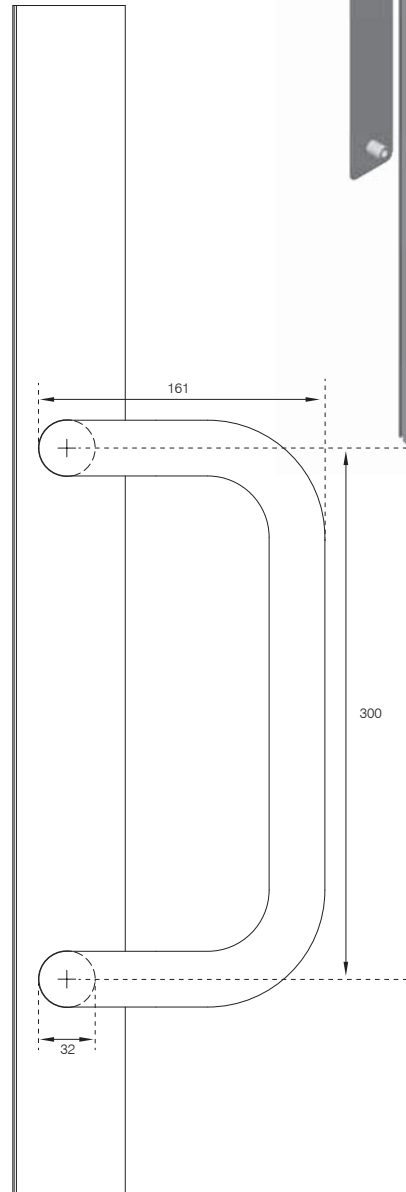

The Parkside Group Ltd

The Willow Centre
17 Willow Lane, Mitcham, Surrey, CR4 4NX
Tel: 020-8685 9685 Fax: 020-8646 5096
Email: axim@parksidegroup.co.uk
Web Site: www.axim.co.uk

SCALE NTS @A4

DATE AUGUST 2016

For scaled technical or CAD drawings,
please contact AXIM.