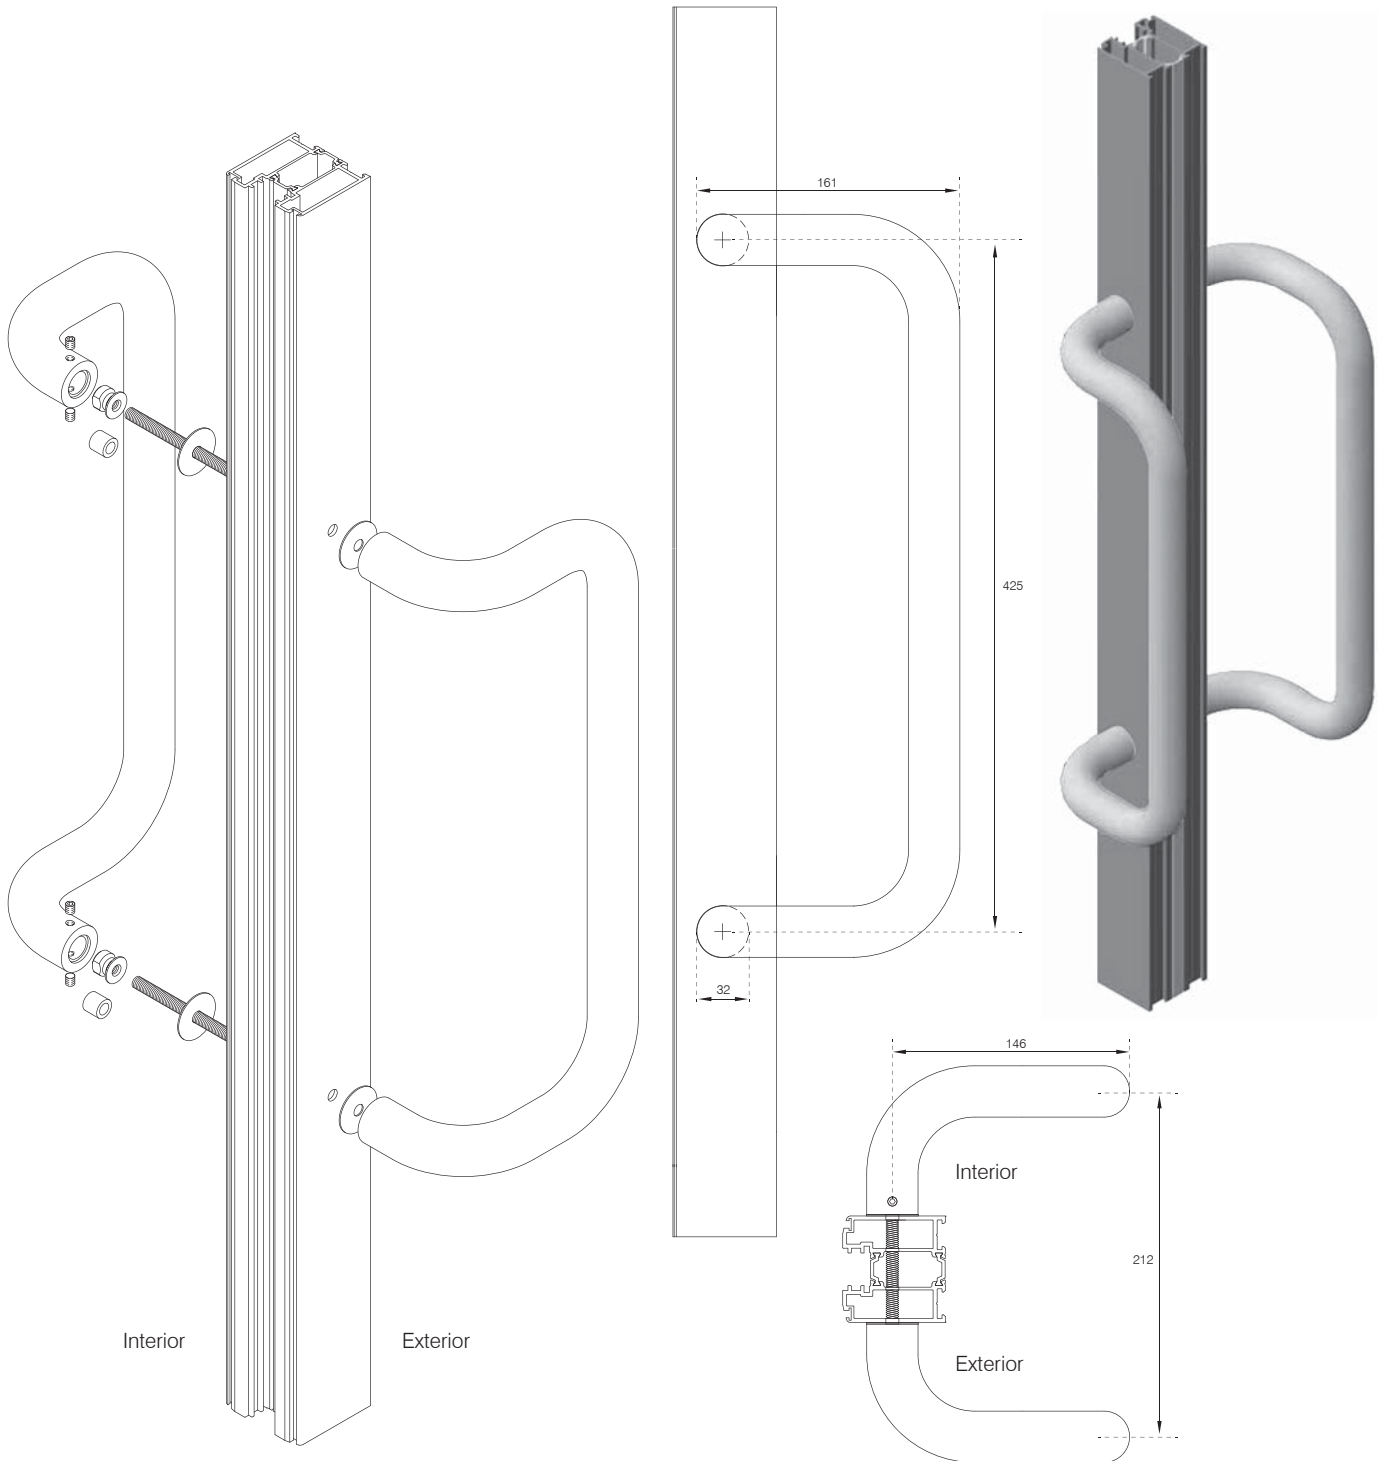

The Parkside Group Ltd

The Willow Centre
17 Willow Lane, Mitcham, Surrey, CR4 4NX
Tel: 020-8685 9685 Fax: 020-8646 5096
Email: axim@parksidegroup.co.uk
Web Site: www.axim.co.uk

SCALE NTS @A4

DATE AUGUST 2016

For scaled technical or CAD drawings,
please contact AXIM.