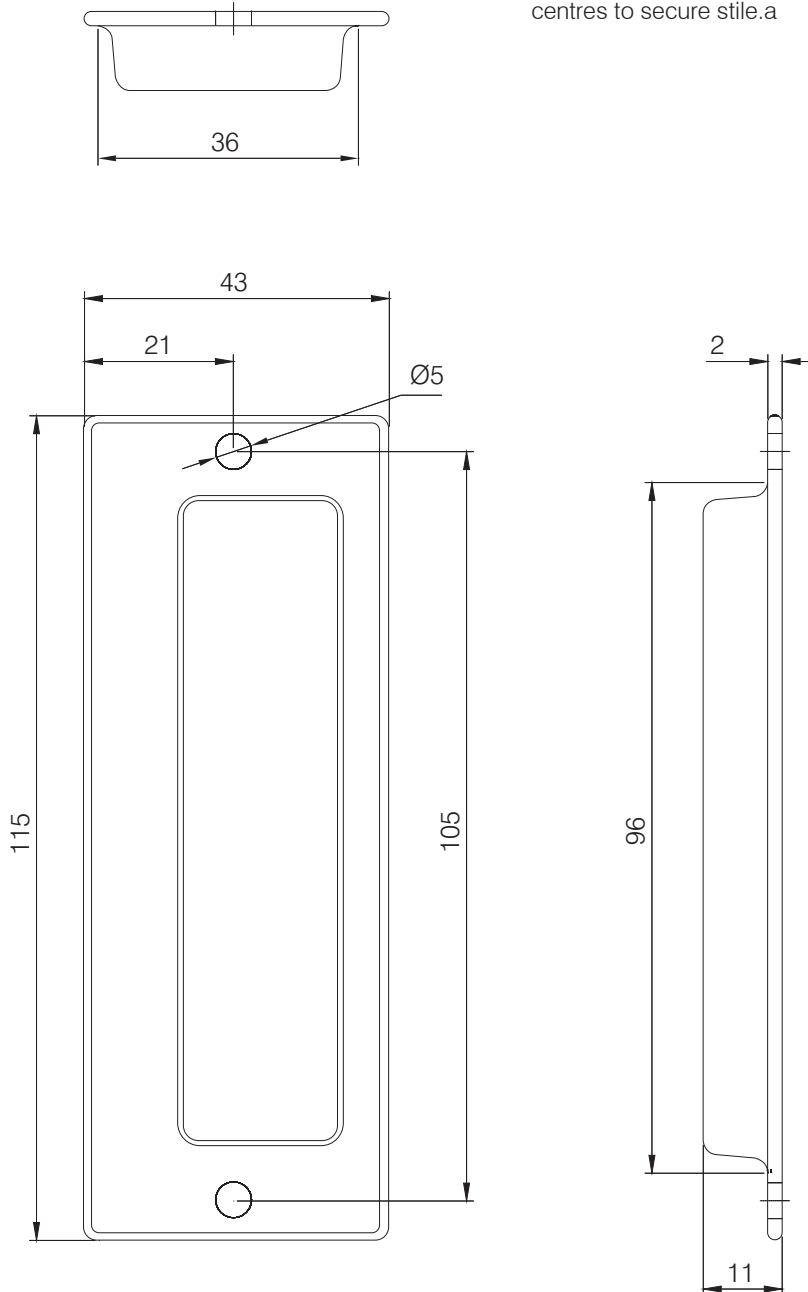

Route hole 96 x 35mm using
Ø5mm cutter. Use 4mm
self-tapping screws @ 105mm
centres to secure stile.a

Product code:
HD048XSSS