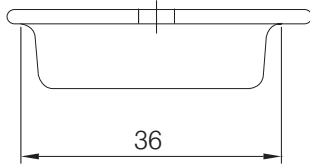

Route hole 96 x 35mm using  
Ø5mm cutter. Use 4mm  
self-tapping screws @ 103mm  
centres to secure stile.a

Product code:  
HD048XSSS