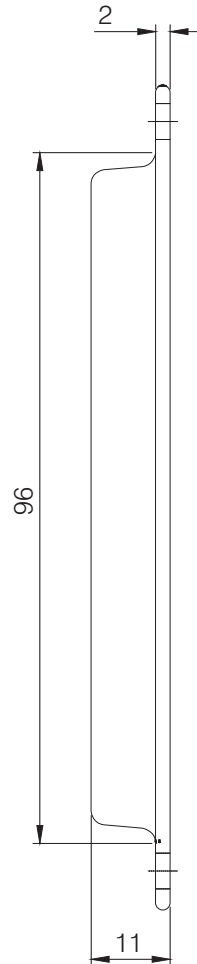

Route hole 96 x 35mm using  
Ø5mm cutter. Use 4mm  
self-tapping screws @ 103mm  
centres to secure stile.a

Product code:  
HD048XSSS