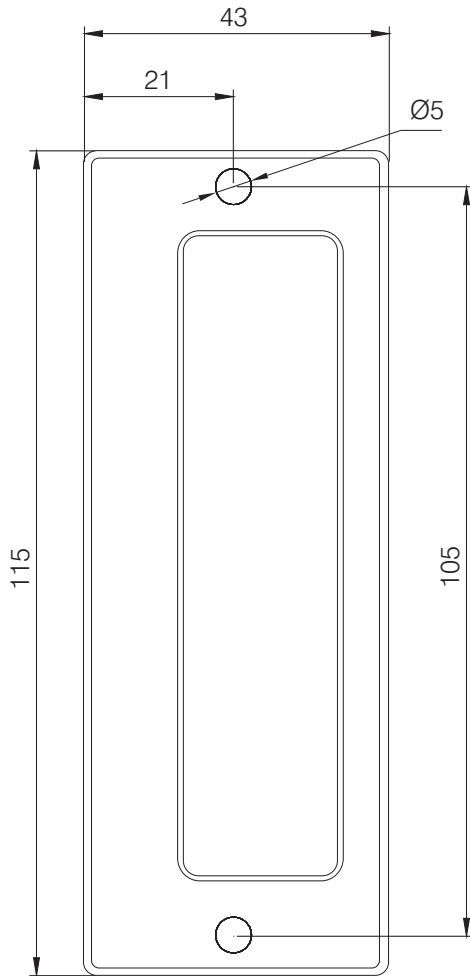

Route hole 96 x 35mm using  
Ø5mm cutter. Use 4mm  
self-tapping screws @ 103mm  
centres to secure stile.a

Product code:  
HD048XSSS