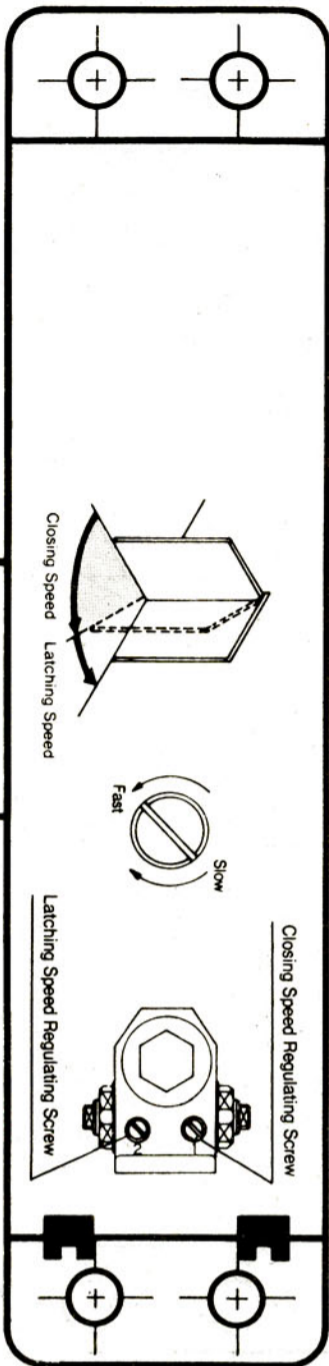

DOOR CLOSER

Standard installation template for LEFT hand doors mounted on door on pull side

CHART FOR HAND OF DOOR

Top jamb of frame

Set to top of door

Fold here and set to hinge edge of door

DOOR CLOSER

Standard installation template for RIGHT hand doors mounted on door on pull side

Arrow mark

Top jamb of frame

D3021AMCO