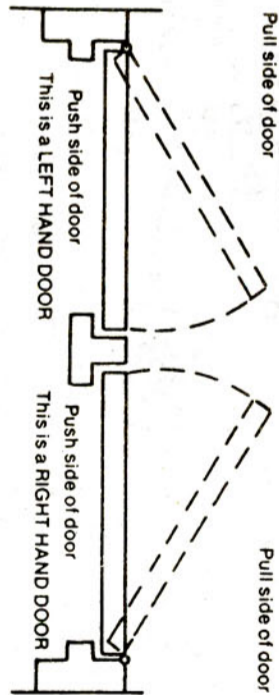

DOOR CLOSER

Standard installation template for LEFT hand doors mounted on door on pull side

CHART FOR HAND OF DOOR

Top jamb of frame

Set to top of door

Fold here and set to hinge edge of door

DOOR CLOSER

Standard installation template for RIGHT hand doors mounted on door on pull side

Arrow mark

Top jamb of frame

D3021AMCO