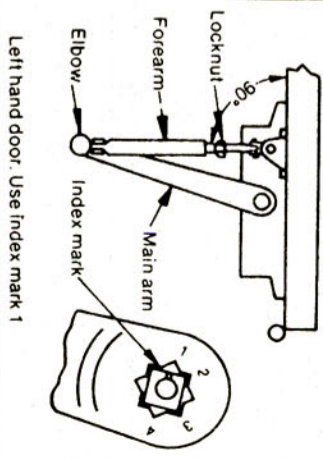

DOOR CLOSER

Standard installation template for LEFT hand doors mounted on door on pull side

CHART FOR HAND OF DOOR

Top jamb of frame

Set to top of door

Fold here and set to hinge edge of door

DOOR CLOSER

Standard installation template for RIGHT hand doors mounted on door on pull side

Arrow mark

Top jamb of frame

D3021AMCO