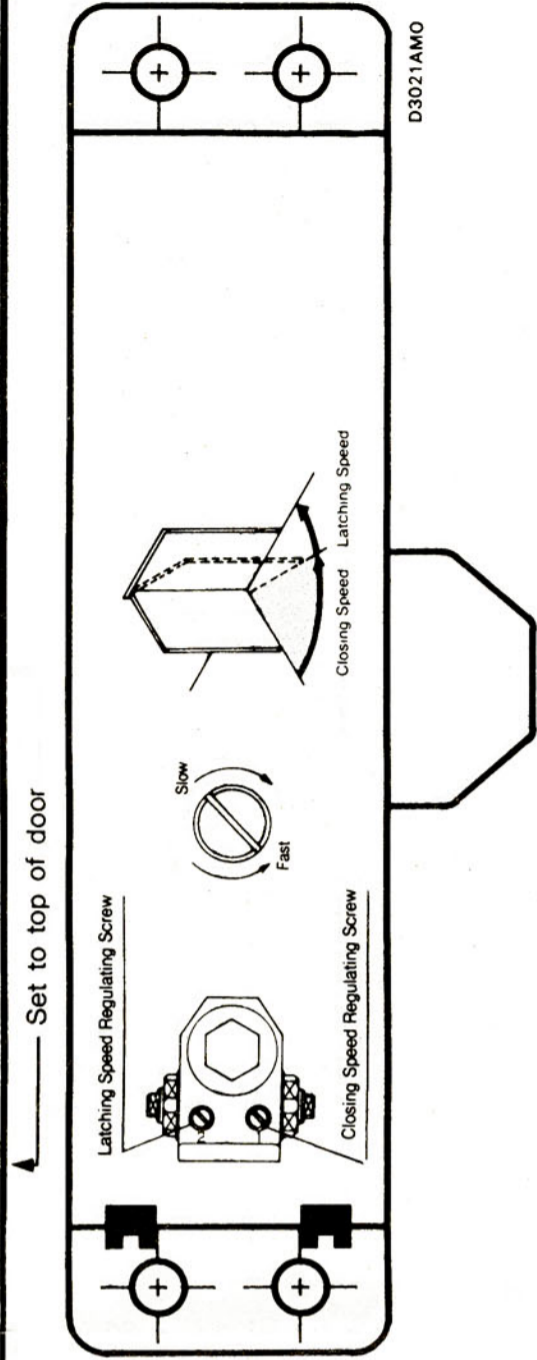

DOOR CLOSER

Standard installation template for LEFT hand doors mounted on door on pull side

CHART FOR HAND OF DOOR

Top jamb of frame

Set to top of door

Fold here and set to hinge edge of door

DOOR CLOSER

Standard installation template for RIGHT hand doors mounted on door on pull side

Arrow mark

Top jamb of frame

D3021AMCO