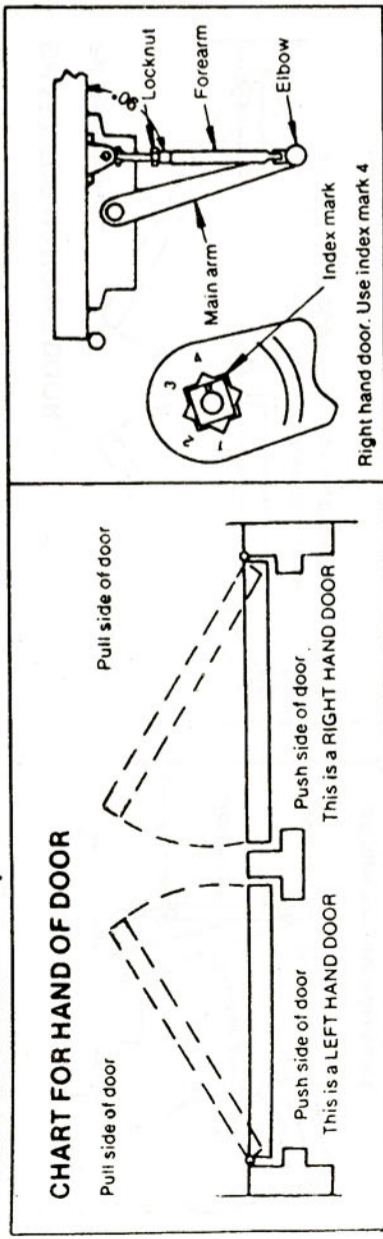

DOOR CLOSER

Standard installation template for LEFT hand doors mounted on door on pull side

CHART FOR HAND OF DOOR

Top jamb of frame

Set to top of door

Fold here and set to hinge edge of door

DOOR CLOSER

Standard installation template for RIGHT hand doors mounted on door on pull side

Arrow mark

Top jamb of frame

D3021AMCO